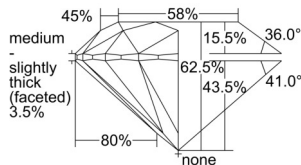

GIA®

FACSIMILE

GIA REPORT 2507075955

Verify this report at GIA.edu

GIA NATURAL DIAMOND DOSSIER®

August 05, 2024
GIA Report Number 2507075955
Shape and Cutting Style ..... Round Brilliant
Measurements ..... 4.31 - 4.34 x 2.70 mm

GRADING RESULTS

Carat Weight ..... 0.31 carat
Color Grade I
Clarity Grade VVS1
Cut Grade ..... Excellent

ADDITIONAL GRADING INFORMATION

Polish ..... Excellent
Symmetry ..... Excellent
Fluorescence ..... None
Clarity Characteristics..... Cloud, Pinpoint, Feather, Cavity
Inscription(s): GIA 2507075955

PROPORTIONS

Profile to actual proportions