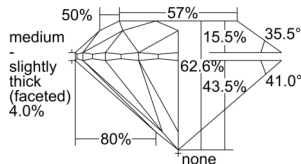

GIA®

FACSIMILE

GIA REPORT 2507077541

Verify this report at GIA.edu

GIA NATURAL DIAMOND DOSSIER®

July 31, 2024
GIA Report Number 2507077541
Shape and Cutting Style ..... Round Brilliant
Measurements ..... 4.39 - 4.42 x 2.76 mm

GRADING RESULTS

Carat Weight ..... 0.33 carat
Color Grade ..... D
Clarity Grade S11
Cut Grade ..... Excellent

ADDITIONAL GRADING INFORMATION

Polish ..... Excellent
Symmetry ..... Excellent
Fluorescence ..... None
Clarity Characteristics ..... Crystal
Inscription(s): GIA 2507077541

PROPORTIONS

Profile to actual proportions