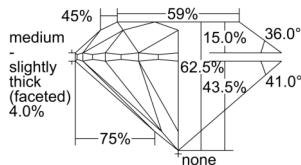

GIA®

FACSIMILE

GIA REPORT 2507078196

Verify this report at GIA.edu

GIA NATURAL DIAMOND DOSSIER®

August 27, 2024
GIA Report Number 2507078196
Shape and Cutting Style ..... Round Brilliant
Measurements ..... 5.29 - 5.33 x 3.32 mm

GRADING RESULTS

Carat Weight ..... 0.58 carat
Color Grade ..... D
Clarity Grade VS1
Cut Grade ..... Excellent

ADDITIONAL GRADING INFORMATION

Polish ..... Excellent
Symmetry ..... Excellent
Fluorescence ..... Strong Blue
Clarity Characteristics ..... Crystal, Pinpoint
Inscription(s): GIA 2507078196

PROPORTIONS

Profile to actual proportions

GRADING SCALES

GIA COLOR SCALE	GIA CLARITY SCALE	GIA CUT SCALE	
D	FLAWLESS	EXCELLENT	
E	INTERNALLY FLAWLESS		
F		VVS₁	VERY GOOD
G	VVS₂		
H	VS₁	GOOD	
I	VS₂		
J	SI₁	FAIR	
K	SI₂		
L	I₁	POOR	
M	I₂		
N	I₃		
O			
P			
Q			
R			
S			
T			
U			
V			
W			
X			
Y			
Z