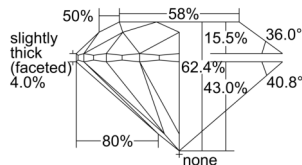

GIA®

FACSIMILE

GIA REPORT 2507078524

Verify this report at GIA.edu

GIA NATURAL DIAMOND DOSSIER®

August 02, 2024
GIA Report Number 2507078524
Shape and Cutting Style ..... Round Brilliant
Measurements ..... 5.79 - 5.82 x 3.62 mm

GRADING RESULTS

Carat Weight ..... 0.76 carat
Color Grade ..... J
Clarity Grade VS2
Cut Grade ..... Excellent

ADDITIONAL GRADING INFORMATION

Polish ..... Excellent
Symmetry ..... Excellent
Fluorescence ..... None
Clarity Characteristics ..... Cloud, Crystal
Inscription(s): GIA 2507078524

PROPORTIONS

Profile to actual proportions

GRADING SCALES

GIA COLOR SCALE	GIA CLARITY SCALE	GIA CUT SCALE	
D	FLAWLESS	EXCELLENT	
E	INTERNALLY FLAWLESS		
F		VVS₁	VERY GOOD
G	VVS₂		
H	VS₁	GOOD	
I	VS₂		
J	SI₁	FAIR	
K	SI₂		
L	I₁	POOR	
M	I₂		
N	I₃		
O			
P			
Q			
R			
S			
T			
U			
V			
W			
X			
Y			
Z