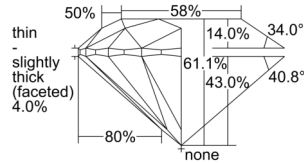

GIA®

FACSIMILE

GIA REPORT 2507081041

Verify this report at GIA.edu

GIA NATURAL DIAMOND DOSSIER®

August 14, 2024
GIA Report Number 2507081041
Shape and Cutting Style ..... Round Brilliant
Measurements ..... 5.67 - 5.70 x 3.47 mm

GRADING RESULTS

Carat Weight ..... 0.70 carat
Color Grade ..... E
Clarity Grade VS2
Cut Grade ..... Excellent

ADDITIONAL GRADING INFORMATION

Polish ..... Excellent
Symmetry ..... Excellent
Fluorescence ..... None
Clarity Characteristics..... Cloud, Crystal, Indented Natural
Inscription(s): GIA 2507081041

PROPORTIONS

Profile to actual proportions

GRADING SCALES

GIA COLOR SCALE	GIA CLARITY SCALE	GIA CUT SCALE	
D	FLAWLESS	EXCELLENT	
E	INTERNALLY FLAWLESS		
F		VVS₁	VERY GOOD
G	VVS₂		
H	VS₁	GOOD	
I	VS₂		
J	SI₁	FAIR	
K	SI₂		
L	I₁	POOR	
M			
N			
O	I₂		
P			
Q			
R	I₃		
S			
T			
U			
V			
W			
X			
Y			
Z