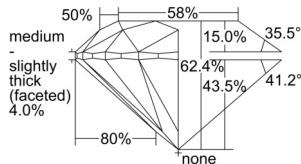

GIA®

FACSIMILE

GIA REPORT 2507081970

Verify this report at GIA.edu

GIA NATURAL DIAMOND DOSSIER®

August 02, 2024
GIA Report Number 2507081970
Shape and Cutting Style ..... Round Brilliant
Measurements ..... 4.58 - 4.62 x 2.87 mm

GRADING RESULTS

Carat Weight ..... 0.37 carat
Color Grade ..... G
Clarity Grade S11
Cut Grade ..... Excellent

ADDITIONAL GRADING INFORMATION

Polish ..... Excellent
Symmetry ..... Excellent
Fluorescence ..... None
Clarity Characteristics ..... Cloud, Feather
Inscription(s): GIA 2507081970

PROPORTIONS

Profile to actual proportions

GRADING SCALES

GIA COLOR SCALE	GIA CLARITY SCALE	GIA CUT SCALE
D	FLAWLESS	EXCELLENT
E	FLAWLESS	
F	INTERNALLY FLAWLESS	VERY GOOD
G	FLAWLESS	
H	VVS₁	GOOD
I	VVS₂	
J	VS₁	FAIR
K	VS₂	
L	S1₁	POOR
M	S1₂	
N	I₁	
O	I₂	
P	I₃	
Q		
R		
S		
T		
U		
V		
W		
X		
Y		
Z