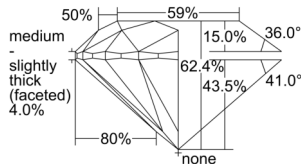

GIA®

FACSIMILE

GIA REPORT 2507083854

Verify this report at GIA.edu

GIA NATURAL DIAMOND DOSSIER®

August 02, 2024
GIA Report Number 2507083854
Shape and Cutting Style ..... Round Brilliant
Measurements ..... 5.15 - 5.17 x 3.22 mm

GRADING RESULTS

Carat Weight ..... 0.53 carat
Color Grade ..... G
Clarity Grade S11
Cut Grade ..... Excellent

ADDITIONAL GRADING INFORMATION

Polish ..... Excellent
Symmetry ..... Excellent
Fluorescence ..... Faint
Clarity Characteristics ..... Cloud
Inscription(s): GIA 2507083854

PROPORTIONS

Profile to actual proportions

GRADING SCALES

GIA COLOR SCALE	GIA CLARITY SCALE	GIA CUT SCALE	
D	FLAWLESS	EXCELLENT	
E	INTERNALLY FLAWLESS		
F		VVS₁	VERY GOOD
G	VVS₂		
H	VS₁	GOOD	
I	VS₂		
J	S1₁	FAIR	
K	S1₂		
L	I₁	POOR	
M	I₂		
N	I₃		
O			
P			
Q			
R			
S			
T			
U			
V			
W			
X			
Y			
Z