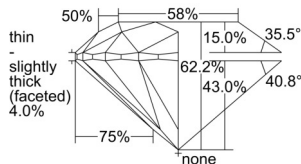

GIA®

FACSIMILE

GIA REPORT 2507084355

Verify this report at GIA.edu

GIA NATURAL DIAMOND DOSSIER®

August 02, 2024
GIA Report Number 2507084355
Shape and Cutting Style ..... Round Brilliant
Measurements ..... 4.76 - 4.79 x 2.97 mm

GRADING RESULTS

Carat Weight ..... 0.42 carat
Color Grade ..... E
Clarity Grade S11
Cut Grade ..... Excellent

ADDITIONAL GRADING INFORMATION

Polish ..... Excellent
Symmetry ..... Excellent
Fluorescence ..... None
Clarity Characteristics ..... Cloud
Inscription(s): GIA 2507084355

PROPORTIONS

Profile to actual proportions