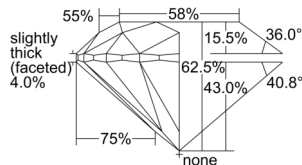

GIA®

FACSIMILE

GIA REPORT 2507084569

Verify this report at GIA.edu

GIA NATURAL DIAMOND DOSSIER®

August 01, 2024
GIA Report Number 2507084569
Shape and Cutting Style ..... Round Brilliant
Measurements ..... 5.36 - 5.39 x 3.36 mm

GRADING RESULTS

Carat Weight ..... 0.60 carat
Color Grade ..... H
Clarity Grade S11
Cut Grade ..... Excellent

ADDITIONAL GRADING INFORMATION

Polish ..... Excellent
Symmetry ..... Excellent
Fluorescence ..... None
Clarity Characteristics ..... Cloud, Feather
Inscription(s): GIA 2507084569

PROPORTIONS

Profile to actual proportions

GRADING SCALES

GIA COLOR SCALE	GIA CLARITY SCALE	GIA CUT SCALE	
D	FLAWLESS	EXCELLENT	
E	INTERNALLY FLAWLESS		
F		VVS₁	VERY GOOD
G	VVS₂		
H	VS₁	GOOD	
I	VS₂		
J	S1₁	FAIR	
K	S1₂		
L	I₁	POOR	
M	I₂		
N	I₃		
O			
P			
Q			
R			
S			
T			
U			
V			
W			
X			
Y			
Z