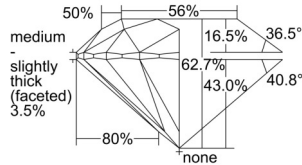

GIA®

FACSIMILE

GIA REPORT 2507084899

Verify this report at GIA.edu

GIA NATURAL DIAMOND DOSSIER®

August 02, 2024
GIA Report Number 2507084899
Shape and Cutting Style ..... Round Brilliant
Measurements ..... 5.31 - 5.35 x 3.35 mm

GRADING RESULTS

Carat Weight ..... 0.58 carat
Color Grade ..... H
Clarity Grade S11
Cut Grade ..... Excellent

ADDITIONAL GRADING INFORMATION

Polish ..... Excellent
Symmetry ..... Excellent
Fluorescence ..... None
Clarity Characteristics..... Cloud, Crystal, Feather
Inscription(s): GIA 2507084899

PROPORTIONS

Profile to actual proportions

GRADING SCALES

GIA COLOR SCALE	GIA CLARITY SCALE	GIA CUT SCALE
D	FLAWLESS	EXCELLENT
E	INTERNALLY FLAWLESS	
F	VVS₁	VERY GOOD
G		
H	VS₁	GOOD
I		
J	SI₁	FAIR
K		
L	I₁	POOR
M		
N	I₂	
O	I₃	
P		
Q		
R		
S		
T		
U		
V		
W		
X		
Y		
Z