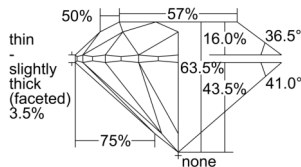

GIA®

FACSIMILE

GIA REPORT 2507085394

Verify this report at GIA.edu

GIA NATURAL DIAMOND DOSSIER®

August 02, 2024
GIA Report Number 2507085394
Shape and Cutting Style ..... Round Brilliant
Measurements ..... 6.08 - 6.13 x 3.87 mm

GRADING RESULTS

Carat Weight ..... 0.90 carat
Color Grade I
Clarity Grade SI2
Cut Grade ..... Excellent

ADDITIONAL GRADING INFORMATION

Polish ..... Excellent
Symmetry ..... Very Good
Fluorescence ..... None
Clarity Characteristics ..... Cloud, Feather
Inscription(s): GIA 2507085394

PROPORTIONS

Profile to actual proportions