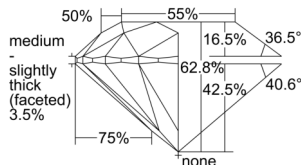

GIA®

FACSIMILE

GIA REPORT 2507086549

Verify this report at GIA.edu

GIA NATURAL DIAMOND DOSSIER®

August 02, 2024
GIA Report Number 2507086549
Shape and Cutting Style ..... Round Brilliant
Measurements ..... 5.03 - 5.06 x 3.17 mm

GRADING RESULTS

Carat Weight ..... 0.50 carat
Color Grade ..... F
Clarity Grade S11
Cut Grade ..... Excellent

ADDITIONAL GRADING INFORMATION

Polish ..... Excellent
Symmetry ..... Excellent
Fluorescence ..... None
Clarity Characteristics ..... Crystal, Cloud
Inscription(s): GIA 2507086549

PROPORTIONS

Profile to actual proportions

GRADING SCALES

GIA COLOR SCALE	GIA CLARITY SCALE	GIA CUT SCALE
D	FLAWLESS	EXCELLENT
E	INTERNALLY FLAWLESS	
F	VVS₁	VERY GOOD
G		
H	VS₁	GOOD
I		
J	VS₂	FAIR
K		
L	SI₁	POOR
M		
N	I₁	
O		
P	I₂	
Q		
R	I₃	
S		
T		
U		
V		
W		
X		
Y		
Z