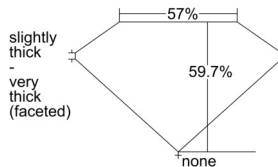

GIA®

FACSIMILE

GIA REPORT 2507086727

Verify this report at GIA.edu

GIA NATURAL DIAMOND DOSSIER®

August 01, 2024
GIA Report Number 2507086727
Shape and Cutting Style ..... Heart Brilliant
Measurements ..... 5.46 x 6.47 x 3.86 mm

GRADING RESULTS

Carat Weight ..... 0.82 carat
Color Grade ..... J
Clarity Grade VS1

ADDITIONAL GRADING INFORMATION

Polish ..... Excellent
Symmetry ..... Excellent
Fluorescence ..... None
Clarity Characteristics..... Cloud, Crystal, Feather, Pinpoint
Inscription(s): GIA 2507086727

PROPORTIONS

Profile not to actual proportions

GRADING SCALES

GIA COLOR SCALE		GIA CLARITY SCALE	
NEAR COLORLESS	D	VERY VERY SLIGHTLY INCLUDED	FLAWLESS
	E		INTERNALLY FLAWLESS
	F		VVS₁
	G		VVS₂
	H		VS₁
	I		VS₂
	J		SI₁
	K		SI₂
	L		I₁
	M		I₂
FAINT	N	SLIGHTLY INCLUDED	I₃
	O		
	P		
	Q		
VERY LIGHT	R	INCLUDED	
	S		
	T		
	U		
LIGHT	V		
	W		
	X		
	Y		
Z