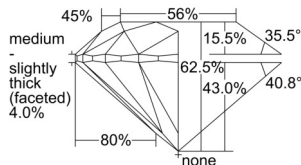

GIA®

FACSIMILE

GIA REPORT 2507089234

Verify this report at GIA.edu

GIA NATURAL DIAMOND DOSSIER®

August 05, 2024
GIA Report Number 2507089234
Shape and Cutting Style ..... Round Brilliant
Measurements ..... 4.29 - 4.33 x 2.69 mm

GRADING RESULTS

Carat Weight ..... 0.31 carat
Color Grade ..... F
Clarity Grade VS1
Cut Grade ..... Excellent

ADDITIONAL GRADING INFORMATION

Polish ..... Excellent
Symmetry ..... Excellent
Fluorescence ..... Faint
Clarity Characteristics..... Crystal, Needle, Cloud, Pinpoint
Inspection(s): GIA 2507089234

PROPORTIONS

Profile to actual proportions

GRADING SCALES

GIA COLOR SCALE	GIA CLARITY SCALE	GIA CUT SCALE	
D	FLAWLESS	EXCELLENT	
E	INTERNALLY FLAWLESS		
F		VVS₁	VERY GOOD
G	VVS₂		
H	VS₁	GOOD	
I	VS₂		
J	SI₁	FAIR	
K	SI₂		
L	I₁	POOR	
M	I₂		
N	I₃		
O			
P			
Q			
R			
S			
T			
U			
V			
W			
X			
Y			
Z