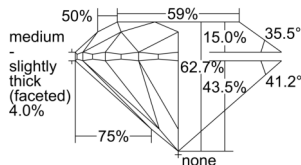

GIA®

FACSIMILE

GIA REPORT 2507091524

Verify this report at GIA.edu

GIA NATURAL DIAMOND DOSSIER®

August 06, 2024
GIA Report Number 2507091524
Shape and Cutting Style ..... Round Brilliant
Measurements ..... 5.60 - 5.65 x 3.53 mm

GRADING RESULTS

Carat Weight ..... 0.70 carat
Color Grade ..... G
Clarity Grade VS2
Cut Grade ..... Excellent

ADDITIONAL GRADING INFORMATION

Polish ..... Excellent
Symmetry ..... Excellent
Fluorescence ..... None
Clarity Characteristics ..... Cloud
Inscription(s): GIA 2507091524

PROPORTIONS

Profile to actual proportions

GRADING SCALES

GIA COLOR SCALE	GIA CLARITY SCALE	GIA CUT SCALE	
D	FLAWLESS	EXCELLENT	
E	INTERNALLY FLAWLESS		
F		VVS₁	VERY GOOD
G	VVS₂		
H	VS₁	GOOD	
I	VS₂		
J	SI₁	FAIR	
K	SI₂		
L	I₁	POOR	
M	I₂		
N	I₃		
O			
P			
Q			
R			
S			
T			
U			
V			
W			
X			
Y			
Z