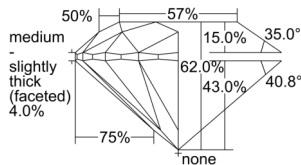

GIA®

FACSIMILE

GIA REPORT 2507094121

Verify this report at GIA.edu

GIA NATURAL DIAMOND DOSSIER®

August 05, 2024
GIA Report Number 2507094121
Shape and Cutting Style ..... Round Brilliant
Measurements ..... 4.69 - 4.72 x 2.92 mm

GRADING RESULTS

Carat Weight ..... 0.40 carat
Color Grade ..... G
Clarity Grade VS1
Cut Grade ..... Excellent

ADDITIONAL GRADING INFORMATION

Polish ..... Excellent
Symmetry ..... Excellent
Fluorescence ..... Faint
Clarity Characteristics..... Crystal, Pinpoint, Indented Natural
Inscription(s): GIA 2507094121

PROPORTIONS

Profile to actual proportions

GRADING SCALES

GIA COLOR SCALE	GIA CLARITY SCALE	GIA CUT SCALE	
D	FLAWLESS	EXCELLENT	
E	INTERNALLY FLAWLESS		
F		VVS₁	VERY GOOD
G	VVS₂		
H	VS₁	GOOD	
I	VS₂		
J	SI₁	FAIR	
K	SI₂		
L	I₁	POOR	
M	I₂		
N	I₃		
O			
P			
Q			
R			
S			
T			
U			
V			
W			
X			
Y			
Z