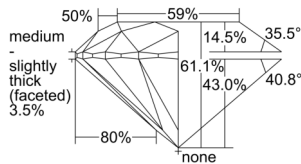

GIA®

FACSIMILE

GIA REPORT 2507094290

Verify this report at GIA.edu

GIA NATURAL DIAMOND DOSSIER®

August 01, 2024
GIA Report Number 2507094290
Shape and Cutting Style ..... Round Brilliant
Measurements ..... 5.28 - 5.29 x 3.23 mm

GRADING RESULTS

Carat Weight ..... 0.55 carat
Color Grade ..... G
Clarity Grade VVS1
Cut Grade ..... Excellent

ADDITIONAL GRADING INFORMATION

Polish ..... Excellent
Symmetry ..... Excellent
Fluorescence ..... Faint
Clarity Characteristics..... Pinpoint, Internal Graining, Feather
Inscription(s): GIA 2507094290

PROPORTIONS

Profile to actual proportions

GRADING SCALES

GIA COLOR SCALE

COLOURESS	D
	E
	F
	G
	H
	I
	J
NEAR COLOURESS	K
	L
FAINTE	M
	N
	O
	P
	Q
	R
	S
	T
	U
	V
	W
	X
	Y
LIGHT	Z

GIA CLARITY SCALE

FLAWLESS	VERY VERY SLIGHTLY INCLUDED	VVS₁	
			VVS₂
INTERNALLY FLAWLESS	VERY SLIGHTLY INCLUDED	VS₁	
		VS₂	
SLIGHTLY INCLUDED	INCLUDED	SI₁	
		SI₂	
I₁	I₂	I₃	

GIA CUT SCALE

EXCELLENT
VERY GOOD
GOOD
FAIR
POOR