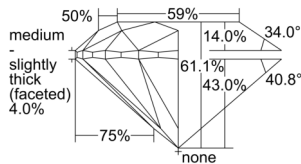

GIA®

FACSIMILE

GIA REPORT 2507094524

Verify this report at GIA.edu

GIA NATURAL DIAMOND DOSSIER®

August 02, 2024
GIA Report Number 2507094524
Shape and Cutting Style ..... Round Brilliant
Measurements ..... 4.29 - 4.31 x 2.62 mm

GRADING RESULTS

Carat Weight ..... 0.30 carat
Color Grade ..... F
Clarity Grade S11
Cut Grade ..... Excellent

ADDITIONAL GRADING INFORMATION

Polish ..... Excellent
Symmetry ..... Excellent
Fluorescence ..... Faint
Clarity Characteristics ..... Cloud, Knot
Inscription(s): GIA 2507094524

PROPORTIONS

Profile to actual proportions

GRADING SCALES

GIA COLOR SCALE	GIA CLARITY SCALE	GIA CUT SCALE	
D	FLAWLESS	EXCELLENT	
E	INTERNALLY FLAWLESS		
F		VVS₁	VERY GOOD
G	VVS₂		
H	VS₁	GOOD	
I	VS₂		
J	S1₁	FAIR	
K	S1₂		
L	I₁	POOR	
M	I₂		
N	I₃		
O			
P			
Q			
R			
S			
T			
U			
V			
W			
X			
Y			
Z