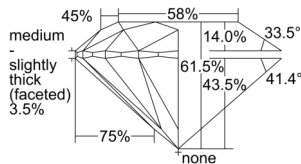

GIA®

FACSIMILE

GIA REPORT 2507094984

Verify this report at GIA.edu

GIA NATURAL DIAMOND DOSSIER®

August 05, 2024
GIA Report Number 2507094984
Shape and Cutting Style ..... Round Brilliant
Measurements ..... 3.64 - 3.66 x 2.25 mm

GRADING RESULTS

Carat Weight ..... 0.18 carat
Color Grade ..... H
Clarity Grade VS1
Cut Grade ..... Excellent

ADDITIONAL GRADING INFORMATION

Polish ..... Excellent
Symmetry ..... Excellent
Fluorescence ..... Faint
Clarity Characteristics..... Crystal, Feather, Pinpoint
Inscription(s): GIA 2507094984

PROPORTIONS

Profile to actual proportions

GRADING SCALES

GIA COLOR SCALE	GIA CLARITY SCALE	GIA CUT SCALE	
D	FLAWLESS	EXCELLENT	
E	INTERNALLY FLAWLESS		
F		VVS₁	VERY GOOD
G	VVS₂		
H	VS₁	GOOD	
I	VS₂		
J	SI₁	FAIR	
K	SI₂		
L	I₁	POOR	
M	I₂		
N	I₃		
O			
P			
Q			
R			
S			
T			
U			
V			
W			
X			
Y			
Z