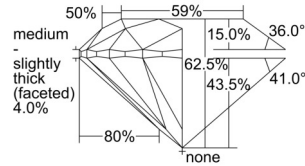

GIA®

FACSIMILE

GIA REPORT 2507098847

Verify this report at GIA.edu

GIA NATURAL DIAMOND DOSSIER®

August 05, 2024
GIA Report Number 2507098847
Shape and Cutting Style ..... Round Brilliant
Measurements ..... 5.88 - 5.92 x 3.69 mm

GRADING RESULTS

Carat Weight ..... 0.80 carat
Color Grade ..... K
Clarity Grade VS1
Cut Grade ..... Excellent

ADDITIONAL GRADING INFORMATION

Polish ..... Excellent
Symmetry ..... Excellent
Fluorescence ..... Faint
Clarity Characteristics..... Crystal, Needle, Cloud, Pinpoint
Inscription(s): GIA 2507098847

PROPORTIONS

Profile to actual proportions

GRADING SCALES

GIA COLOR SCALE	GIA CLARITY SCALE	GIA CUT SCALE	
D	FLAWLESS	EXCELLENT	
E	INTERNALLY FLAWLESS		
F		VVS₁	VERY GOOD
G	VVS₂		
H	VS₁	GOOD	
I	VS₂		
J	SI₁	FAIR	
K	SI₂		
L	I₁	POOR	
M			I₂
N	I₃		
O			
P			
Q			
R			
S			
T			
U			
V			
W			
X			
Y			
Z