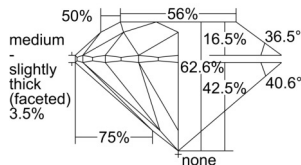

GIA®

FACSIMILE

GIA REPORT 2507104122

Verify this report at GIA.edu

GIA NATURAL DIAMOND DOSSIER®

August 14, 2024
GIA Report Number 2507104122
Shape and Cutting Style ..... Round Brilliant
Measurements ..... 5.23 - 5.25 x 3.28 mm

GRADING RESULTS

Carat Weight ..... 0.56 carat
Color Grade ..... G
Clarity Grade VS1
Cut Grade ..... Excellent

ADDITIONAL GRADING INFORMATION

Polish ..... Excellent
Symmetry ..... Excellent
Fluorescence ..... Strong Blue
Clarity Characteristics ..... Cloud, Crystal, Pinpoint
Inscription(s): GIA 2507104122

PROPORTIONS

Profile to actual proportions