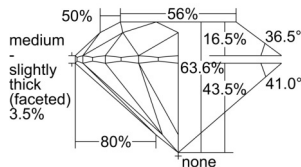

GIA®

FACSIMILE

GIA REPORT 2507104149

Verify this report at GIA.edu

GIA NATURAL DIAMOND DOSSIER®

August 05, 2024
GIA Report Number 2507104149
Shape and Cutting Style ..... Round Brilliant
Measurements ..... 6.07 - 6.11 x 3.87 mm

GRADING RESULTS

Carat Weight ..... 0.90 carat
Color Grade ..... H
Clarity Grade S11
Cut Grade ..... Excellent

ADDITIONAL GRADING INFORMATION

Polish ..... Excellent
Symmetry ..... Excellent
Fluorescence ..... None
Clarity Characteristics ..... Cloud, Feather
Inscription(s): GIA 2507104149

PROPORTIONS

Profile to actual proportions