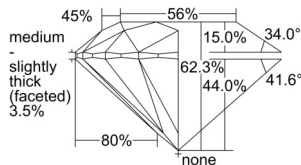

GIA®

FACSIMILE

GIA REPORT 2507109048

Verify this report at GIA.edu

GIA NATURAL DIAMOND DOSSIER®

August 07, 2024
GIA Report Number 2507109048
Shape and Cutting Style ..... Round Brilliant
Measurements ..... 5.23 - 5.27 x 3.27 mm

GRADING RESULTS

Carat Weight ..... 0.55 carat
Color Grade ..... E
Clarity Grade VVS2
Cut Grade ..... Excellent

ADDITIONAL GRADING INFORMATION

Polish ..... Excellent
Symmetry ..... Excellent
Fluorescence ..... None
Clarity Characteristics ..... Pinpoint, Cloud
Inscription(s): GIA 2507109048

PROPORTIONS

Profile to actual proportions

GRADING SCALES

GIA COLOR SCALE	GIA CLARITY SCALE	GIA CUT SCALE	
D	FLAWLESS	EXCELLENT	
E	INTERNALLY FLAWLESS		
F		VVS₁	VERY GOOD
G	VVS₂		
H	VS₁	GOOD	
I	VS₂		
J	SI₁	FAIR	
K	SI₂		
L	I₁	POOR	
M			
N			
O	I₂		
P			
Q			
R	I₃		
S			
T			
U			
V			
W			
X			
Y			
Z