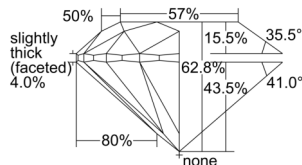

GIA®

FACSIMILE

GIA REPORT 2507109354

Verify this report at GIA.edu

GIA NATURAL DIAMOND DOSSIER®

August 28, 2024
GIA Report Number 2507109354
Shape and Cutting Style ..... Round Brilliant
Measurements ..... 6.14 - 6.17 x 3.87 mm

GRADING RESULTS

Carat Weight ..... 0.91 carat
Color Grade ..... E
Clarity Grade S11
Cut Grade ..... Excellent

ADDITIONAL GRADING INFORMATION

Polish ..... Excellent
Symmetry ..... Excellent
Fluorescence ..... None
Clarity Characteristics ..... Cloud, Crystal
Inscription(s): GIA 2507109354

PROPORTIONS

GRADING SCALES

GIA COLOR SCALE

COLORED	D
	E
	F
	G
	H
	I
	J
NEAR COLORLESS	K
	L
FAIN	M
	N
	O
	P
VERY LIGHT	Q
	R
	S
	T
	U
	V
	W
	X
	Y
LIGHT	Z

GIA CLARITY SCALE

FLAWLESS	VERY VERY SLIGHTLY INCLUDED	VVS₁	VVS₂	VS₁	VS₂	S1₁	S1₂	I₁	I₂	I₃	
											INTERNALLY FLAWLESS

GIA CUT SCALE

EXCELLENT
VERY GOOD
GOOD
FAIR
POOR