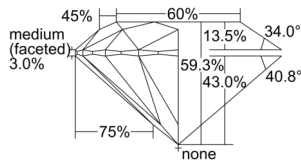

GIA®

FACSIMILE

GIA REPORT 2507111697

Verify this report at GIA.edu

GIA NATURAL DIAMOND DOSSIER®

August 05, 2024
GIA Report Number 2507111697
Shape and Cutting Style ..... Round Brilliant
Measurements ..... 4.80 - 4.82 x 2.85 mm

GRADING RESULTS

Carat Weight ..... 0.40 carat
Color Grade ..... F
Clarity Grade S11
Cut Grade ..... Excellent

ADDITIONAL GRADING INFORMATION

Polish ..... Excellent
Symmetry ..... Excellent
Fluorescence ..... None
Clarity Characteristics ..... Cloud, Feather
Inscription(s): GIA 2507111697

PROPORTIONS

Profile to actual proportions

GRADING SCALES

GIA COLOR SCALE	GIA CLARITY SCALE	GIA CUT SCALE	
D	FLAWLESS	EXCELLENT	
E	INTERNALLY FLAWLESS		
F		VVS₁	VERY GOOD
G	VVS₂		
H	VS₁	GOOD	
I	VS₂		
J	S1₁	FAIR	
K	S1₂		
L	I₁	POOR	
M	I₂		
N	I₃		
O			
P			
Q			
R			
S			
T			
U			
V			
W			
X			
Y			
Z