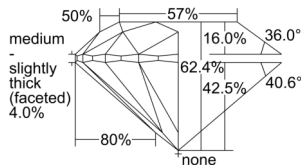

GIA®

FACSIMILE

GIA REPORT 2507112936

Verify this report at GIA.edu

GIA NATURAL DIAMOND DOSSIER®

August 06, 2024
GIA Report Number 2507112936
Shape and Cutting Style ..... Round Brilliant
Measurements ..... 5.62 - 5.66 x 3.52 mm

GRADING RESULTS

Carat Weight ..... 0.70 carat
Color Grade ..... G
Clarity Grade VS1
Cut Grade ..... Excellent

ADDITIONAL GRADING INFORMATION

Polish ..... Excellent
Symmetry ..... Very Good
Fluorescence ..... None
Clarity Characteristics..... Crystal, Feather, Pinpoint, Cloud
Inscription(s): GIA 2507112936

PROPORTIONS

Profile to actual proportions

GRADING SCALES

GIA COLOR SCALE	GIA CLARITY SCALE	GIA CUT SCALE	
D	FLAWLESS	EXCELLENT	
E	INTERNALLY FLAWLESS		
F		VVS₁	VERY GOOD
G	VVS₂		
H	VS₁	GOOD	
I	VS₂		
J	SI₁	FAIR	
K	SI₂		
L	I₁	POOR	
M			
N			
O	I₂		
P			
Q			
R	I₃		
S			
T			
U			
V			
W			
X			
Y			
Z