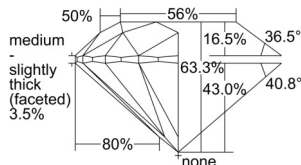

GIA®

FACSIMILE

GIA REPORT 2507114532

Verify this report at GIA.edu

GIA NATURAL DIAMOND DOSSIER®

August 08, 2024
GIA Report Number 2507114532
Shape and Cutting Style ..... Round Brilliant
Measurements ..... 6.08 - 6.13 x 3.87 mm

GRADING RESULTS

Carat Weight ..... 0.90 carat
Color Grade I
Clarity Grade S11
Cut Grade ..... Excellent

ADDITIONAL GRADING INFORMATION

Polish ..... Excellent
Symmetry ..... Excellent
Fluorescence ..... Faint
Clarity Characteristics..... Crystal, Cloud, Feather
Inscription(s): GIA 2507114532

PROPORTIONS

Profile to actual proportions

GRADING SCALES

GIA COLOR SCALE	GIA CLARITY SCALE	GIA CUT SCALE	
D	FLAWLESS	EXCELLENT	
E	INTERNALLY FLAWLESS		
F		VVS₁	VERY GOOD
G	VVS₂		
H	VS₁	GOOD	
I	VS₂		
J	S1₁	FAIR	
K	S1₂		
L	I₁	POOR	
M	I₂		
N	I₃		
O			
P			
Q			
R			
S			
T			
U			
V			
W			
X			
Y			
Z