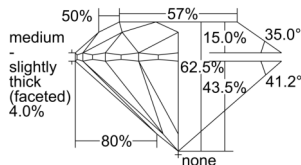

GIA®

FACSIMILE

GIA NATURAL DIAMOND DOSSIER®

August 06, 2024
GIA Report Number 2507114634
Shape and Cutting Style ..... Round Brilliant
Measurements ..... 4.58 - 4.60 x 2.87 mm

GRADING RESULTS

Carat Weight ..... 0.37 carat
Color Grade ..... K
Clarity Grade VS1
Cut Grade ..... Excellent

ADDITIONAL GRADING INFORMATION

Polish ..... Excellent
Symmetry ..... Excellent
Fluorescence ..... None
Clarity Characteristics ..... Feather, Pinpoint
Inscription(s): GIA 2507114634

GIA REPORT 2507114634

Verify this report at GIA.edu

PROPORTIONS

Profile to actual proportions

GRADING SCALES

GIA COLOR SCALE	GIA CLARITY SCALE	GIA CUT SCALE	
D	FLAWLESS	EXCELLENT	
E	INTERNALLY FLAWLESS		
F		VVS₁	VERY GOOD
G	VVS₂		
H	VS₁	GOOD	
I	VS₂		
J	SI₁	FAIR	
K	SI₂		
L	I₁	POOR	
M			
N			
O	I₂		
P			
Q			
R	I₃		
S			
T			
U			
V			
W			
X			
Y			
Z