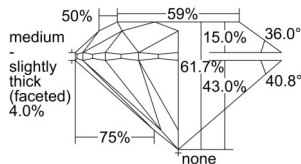

GIA®

FACSIMILE

GIA REPORT 2507117925

Verify this report at GIA.edu

GIA NATURAL DIAMOND DOSSIER®

August 07, 2024
GIA Report Number 2507117925
Shape and Cutting Style ..... Round Brilliant
Measurements ..... 4.34 - 4.37 x 2.69 mm

GRADING RESULTS

Carat Weight ..... 0.31 carat
Color Grade ..... G
Clarity Grade S11
Cut Grade ..... Excellent

ADDITIONAL GRADING INFORMATION

Polish ..... Excellent
Symmetry ..... Excellent
Fluorescence ..... Faint
Clarity Characteristics ..... Cloud
Inscription(s): GIA 2507117925

PROPORTIONS

Profile to actual proportions

GRADING SCALES

GIA COLOR SCALE	GIA CLARITY SCALE	GIA CUT SCALE
COLOREDNESS D	FLAWLESS	EXCELLENT
E	INTERNALLY FLAWLESS	
F	VVS₁	VERY GOOD
G		
H	VS₁	GOOD
I		
J	VS₂	FAIR
K		
L	SI₁	POOR
M		
N	I₁	
O		
P	I₂	
Q		
R	I₃	
S		
T		
U		
V		
W		
X		
Y		
Z