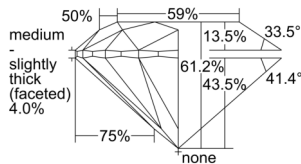

GIA®

FACSIMILE

GIA REPORT 2507118171

Verify this report at GIA.edu

GIA NATURAL DIAMOND DOSSIER®

August 06, 2024
GIA Report Number 2507118171
Shape and Cutting Style ..... Round Brilliant
Measurements ..... 4.29 - 4.31 x 2.64 mm

GRADING RESULTS

Carat Weight ..... 0.30 carat
Color Grade ..... D
Clarity Grade S11
Cut Grade ..... Excellent

ADDITIONAL GRADING INFORMATION

Polish ..... Excellent
Symmetry ..... Very Good
Fluorescence ..... None
Clarity Characteristics ..... Crystal, Cloud
Inscription(s): GIA 2507118171

PROPORTIONS

Profile to actual proportions

GRADING SCALES

GIA COLOR SCALE	GIA CLARITY SCALE	GIA CUT SCALE	
D	FLAWLESS	EXCELLENT	
E	INTERNALLY FLAWLESS		
F		VVS₁	VERY GOOD
G	VVS₂		
H	VS₁	GOOD	
I	VS₂		
J	S1₁	FAIR	
K	S1₂		
L	I₁	POOR	
M	I₂		
N	I₃		
O			
P			
Q			
R			
S			
T			
U			
V			
W			
X			
Y			
Z