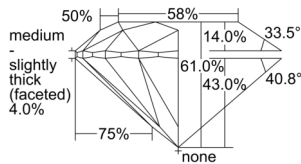

GIA®

FACSIMILE

GIA REPORT 2507120064

Verify this report at GIA.edu

GIA NATURAL DIAMOND DOSSIER®

August 06, 2024
GIA Report Number 2507120064
Shape and Cutting Style ..... Round Brilliant
Measurements ..... 5.75 - 5.77 x 3.51 mm

GRADING RESULTS

Carat Weight ..... 0.71 carat
Color Grade ..... G
Clarity Grade VS2
Cut Grade ..... Excellent

ADDITIONAL GRADING INFORMATION

Polish ..... Excellent
Symmetry ..... Excellent
Fluorescence ..... None
Clarity Characteristics ..... Cloud, Crystal
Inscription(s): GIA 2507120064

PROPORTIONS

Profile to actual proportions

GRADING SCALES

GIA COLOR SCALE	GIA CLARITY SCALE	GIA CUT SCALE	
D	FLAWLESS	EXCELLENT	
E	INTERNALLY FLAWLESS		
F		VVS₁	VERY GOOD
G	VVS₂		
H	VS₁	GOOD	
I	VS₂		
J	SI₁	FAIR	
K	SI₂		
L	I₁	POOR	
M	I₂		
N	I₃		
O			
P			
Q			
R			
S			
T			
U			
V			
W			
X			
Y			
Z