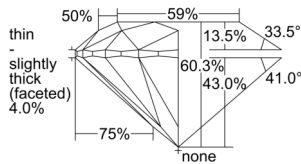

GIA®

FACSIMILE

GIA REPORT 2507125621

Verify this report at GIA.edu

GIA NATURAL DIAMOND DOSSIER®

August 06, 2024
GIA Report Number 2507125621
Shape and Cutting Style ..... Round Brilliant
Measurements ..... 5.11 - 5.14 x 3.09 mm

GRADING RESULTS

Carat Weight ..... 0.50 carat
Color Grade ..... F
Clarity Grade S11
Cut Grade ..... Excellent

ADDITIONAL GRADING INFORMATION

Polish ..... Excellent
Symmetry ..... Excellent
Fluorescence ..... None
Clarity Characteristics ..... Knot, Crystal
Inscription(s): GIA 2507125621

PROPORTIONS

Profile to actual proportions

GRADING SCALES

GIA COLOR SCALE	GIA CLARITY SCALE	GIA CUT SCALE	
D	FLAWLESS	EXCELLENT	
E	INTERNALLY FLAWLESS		
F		VVS₁	VERY GOOD
G	VVS₂		
H	VS₁	GOOD	
I	VS₂		
J	S1₁	FAIR	
K	S1₂		
L	I₁	POOR	
M	I₂		
N	I₃		
O			
P			
Q			
R			
S			
T			
U			
V			
W			
X			
Y			
Z