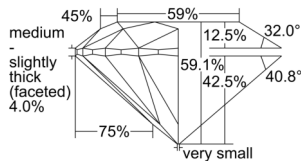

GIA®

FACSIMILE

GIA REPORT 2507127228

Verify this report at GIA.edu

GIA NATURAL DIAMOND DOSSIER®

August 08, 2024
GIA Report Number 2507127228
Shape and Cutting Style ..... Round Brilliant
Measurements ..... 4.34 - 4.37 x 2.57 mm

GRADING RESULTS

Carat Weight ..... 0.30 carat
Color Grade ..... F
Clarity Grade S11
Cut Grade ..... Excellent

ADDITIONAL GRADING INFORMATION

Polish ..... Excellent
Symmetry ..... Very Good
Fluorescence ..... None
Clarity Characteristics ..... Cloud
Inscription(s): GIA 2507127228

PROPORTIONS

Profile to actual proportions

GRADING SCALES

GIA COLOR SCALE	GIA CLARITY SCALE	GIA CUT SCALE
COLOURLESS	FLAWLESS	EXCELLENT
D	FLAWLESS	
E	INTERNALLY FLAWLESS	VERY GOOD
F	VVS₁	
G	VVS₂	
H	VS₁	GOOD
I	VS₂	
J	S1₁	FAIR
K	S1₂	
L	I₁	POOR
M	I₂	
N	I₃	
O		
P		
Q		
R		
S		
T		
U		
V		
W		
X		
Y		
Z