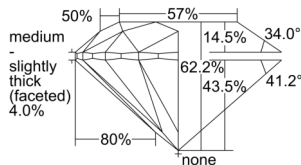

GIA®

FACSIMILE

GIA REPORT 2507132719

Verify this report at GIA.edu

GIA NATURAL DIAMOND DOSSIER®

August 07, 2024
GIA Report Number 2507132719
Shape and Cutting Style ..... Round Brilliant
Measurements ..... 4.75 - 4.77 x 2.96 mm

GRADING RESULTS

Carat Weight ..... 0.41 carat
Color Grade ..... F
Clarity Grade VS1
Cut Grade ..... Excellent

ADDITIONAL GRADING INFORMATION

Polish ..... Excellent
Symmetry ..... Excellent
Fluorescence ..... None
Clarity Characteristics..... Crystal, Feather, Cloud, Pinpoint
Inscription(s): GIA 2507132719

PROPORTIONS

Profile to actual proportions

GRADING SCALES

GIA COLOR SCALE	GIA CLARITY SCALE	GIA CUT SCALE	
D	FLAWLESS	EXCELLENT	
E	INTERNALLY FLAWLESS		
F		VVS₁	VERY GOOD
G	VVS₂		
H	VS₁	GOOD	
I	VS₂		
J	SI₁	FAIR	
K	SI₂		
L	I₁	POOR	
M	I₂		
N	I₃		
O			
P			
Q			
R			
S			
T			
U			
V			
W			
X			
Y			
Z