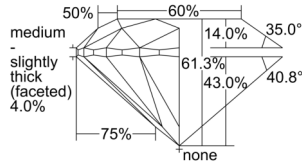

GIA®

FACSIMILE

GIA REPORT 2507132966

Verify this report at GIA.edu

GIA NATURAL DIAMOND DOSSIER®

August 07, 2024
GIA Report Number 2507132966
Shape and Cutting Style ..... Round Brilliant
Measurements ..... 4.44 - 4.46 x 2.73 mm

GRADING RESULTS

Carat Weight ..... 0.33 carat
Color Grade ..... D
Clarity Grade VVS1
Cut Grade ..... Excellent

ADDITIONAL GRADING INFORMATION

Polish ..... Excellent
Symmetry ..... Excellent
Fluorescence ..... Faint
Clarity Characteristics..... Pinpoint, Cloud, Surface Graining
Inscription(s): GIA 2507132966

PROPORTIONS

Profile to actual proportions

GRADING SCALES

GIA COLOR SCALE	GIA CLARITY SCALE	GIA CUT SCALE	
D	FLAWLESS	EXCELLENT	
E	INTERNALLY FLAWLESS		
F		VVS₁	VERY GOOD
G	VVS₂		
H	VS₁	GOOD	
I	VS₂		
J	SI₁	FAIR	
K	SI₂		
L	I₁	POOR	
M	I₂		
N	I₃		
O			
P			
Q			
R			
S			
T			
U			
V			
W			
X			
Y			
Z