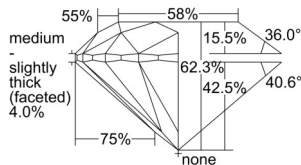

GIA®

FACSIMILE

GIA REPORT 2507133801

Verify this report at GIA.edu

GIA NATURAL DIAMOND DOSSIER®

August 08, 2024
GIA Report Number 2507133801
Shape and Cutting Style ..... Round Brilliant
Measurements ..... 5.47 - 5.50 x 3.42 mm

GRADING RESULTS

Carat Weight ..... 0.65 carat
Color Grade ..... D
Clarity Grade VS1
Cut Grade ..... Excellent

ADDITIONAL GRADING INFORMATION

Polish ..... Excellent
Symmetry ..... Excellent
Fluorescence ..... None
Clarity Characteristics..... Crystal, Cloud, Pinpoint
Inscription(s): GIA 2507133801

PROPORTIONS

Profile to actual proportions

GRADING SCALES

GIA COLOR SCALE	GIA CLARITY SCALE	GIA CUT SCALE
COLOURLESS	FLAWLESS	EXCELLENT
D	INTERNALLY FLAWLESS	
E	VVS₁	VERY GOOD
F		
G	VVS₂	
H	VS₁	GOOD
I		
J	VS₂	
K	SI₁	FAIR
L		
M	SI₂	
N	I₁	POOR
O		
P	I₂	
Q	I₃	
R		
S		
T		
U		
V		
W		
X		
Y		
Z