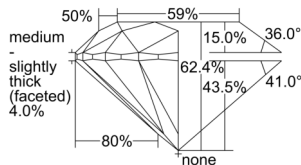

GIA®

FACSIMILE

GIA REPORT 2507134143

Verify this report at GIA.edu

GIA NATURAL DIAMOND DOSSIER®

August 08, 2024
GIA Report Number 2507134143
Shape and Cutting Style ..... Round Brilliant
Measurements ..... 5.97 - 6.02 x 3.74 mm

GRADING RESULTS

Carat Weight ..... 0.84 carat
Color Grade I
Clarity Grade VS1
Cut Grade ..... Excellent

ADDITIONAL GRADING INFORMATION

Polish ..... Excellent
Symmetry ..... Excellent
Fluorescence ..... Medium Blue
Clarity Characteristics..... Crystal, Needle, Pinpoint
Inscription(s): GIA 2507134143

PROPORTIONS

Profile to actual proportions

GRADING SCALES

GIA COLOR SCALE	GIA CLARITY SCALE	GIA CUT SCALE	
D	FLAWLESS	EXCELLENT	
E	INTERNALLY FLAWLESS		
F		VVS₁	VERY GOOD
G	VVS₂		
H	VS₁	GOOD	
I	VS₂		
J	SI₁	FAIR	
K	SI₂		
L	I₁	POOR	
M			
N			
O	I₂		
P			
Q	I₃		
R			
S			
T			
U			
V			
W			
X			
Y			
Z