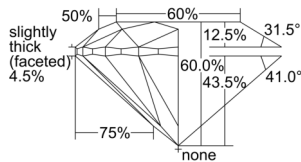

GIA®

FACSIMILE

GIA REPORT 2507134391

Verify this report at GIA.edu

GIA NATURAL DIAMOND DOSSIER®

August 08, 2024
GIA Report Number 2507134391
Shape and Cutting Style ..... Round Brilliant
Measurements ..... 5.11 - 5.15 x 3.08 mm

GRADING RESULTS

Carat Weight ..... 0.50 carat
Color Grade ..... E
Clarity Grade S11
Cut Grade ..... Excellent

ADDITIONAL GRADING INFORMATION

Polish ..... Excellent
Symmetry ..... Excellent
Fluorescence ..... None
Clarity Characteristics ..... Cloud
Inscription(s): GIA 2507134391

PROPORTIONS

Profile to actual proportions

GRADING SCALES

GIA COLOR SCALE	GIA CLARITY SCALE	GIA CUT SCALE	
D	FLAWLESS	EXCELLENT	
E	INTERNALLY FLAWLESS		
F		VVS₁	VERY GOOD
G	VVS₂		
H	VS₁	GOOD	
I	VS₂		
J	S1₁	FAIR	
K	S1₂		
L	I₁	POOR	
M	I₂		
N	I₃		
O			
P			
Q			
R			
S			
T			
U			
V			
W			
X			
Y			
Z