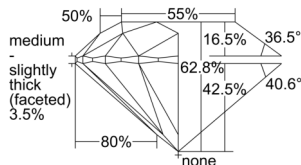

GIA®

FACSIMILE

GIA REPORT 2507134709

Verify this report at GIA.edu

GIA NATURAL DIAMOND DOSSIER®

August 08, 2024
GIA Report Number 2507134709
Shape and Cutting Style ..... Round Brilliant
Measurements ..... 4.70 - 4.73 x 2.96 mm

GRADING RESULTS

Carat Weight ..... 0.40 carat
Color Grade ..... G
Clarity Grade VS2
Cut Grade ..... Excellent

ADDITIONAL GRADING INFORMATION

Polish ..... Excellent
Symmetry ..... Excellent
Fluorescence ..... None
Clarity Characteristics ..... Cloud, Crystal
Inscription(s): GIA 2507134709

PROPORTIONS

Profile to actual proportions

GRADING SCALES

GIA COLOR SCALE	GIA CLARITY SCALE	GIA CUT SCALE	
D	FLAWLESS	EXCELLENT	
E	INTERNALLY FLAWLESS		
F		VVS₁	VERY GOOD
G	VVS₂		
H	VS₁	GOOD	
I	VS₂		
J	SI₁	FAIR	
K	SI₂		
L	I₁	POOR	
M	I₂		
N	I₃		
O			
P			
Q			
R			
S			
T			
U			
V			
W			
X			
Y			
Z