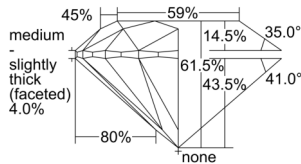

GIA®

FACSIMILE

GIA REPORT 2507136244

Verify this report at GIA.edu

GIA NATURAL DIAMOND DOSSIER®

August 08, 2024
GIA Report Number 2507136244
Shape and Cutting Style ..... Round Brilliant
Measurements ..... 5.19 - 5.22 x 3.20 mm

GRADING RESULTS

Carat Weight ..... 0.53 carat
Color Grade ..... H
Clarity Grade VS1
Cut Grade ..... Excellent

ADDITIONAL GRADING INFORMATION

Polish ..... Excellent
Symmetry ..... Excellent
Fluorescence ..... None
Clarity Characteristics ..... Crystal, Cloud, Needle
Inscription(s): GIA 2507136244

PROPORTIONS

Profile to actual proportions

GRADING SCALES

GIA COLOR SCALE	GIA CLARITY SCALE	GIA CUT SCALE	
D	FLAWLESS	EXCELLENT	
E	INTERNALLY FLAWLESS		
F		VVS₁	VERY GOOD
G	VVS₂		
H	VS₁	GOOD	
I	VS₂		
J	SI₁	FAIR	
K	SI₂		
L	I₁	POOR	
M	I₂		
N	I₃		
O			
P			
Q			
R			
S			
T			
U			
V			
W			
X			
Y			
Z