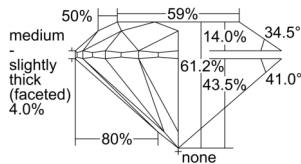

GIA®

FACSIMILE

GIA REPORT 2507138071

Verify this report at GIA.edu

GIA NATURAL DIAMOND DOSSIER®

August 08, 2024
GIA Report Number 2507138071
Shape and Cutting Style ..... Round Brilliant
Measurements ..... 5.20 - 5.22 x 3.19 mm

GRADING RESULTS

Carat Weight ..... 0.53 carat
Color Grade ..... G
Clarity Grade VS2
Cut Grade ..... Excellent

ADDITIONAL GRADING INFORMATION

Polish ..... Excellent
Symmetry ..... Excellent
Fluorescence ..... Medium Blue
Clarity Characteristics ..... Crystal, Cloud
Inscription(s): GIA 2507138071

PROPORTIONS

Profile to actual proportions

GRADING SCALES

GIA COLOR SCALE	GIA CLARITY SCALE	GIA CUT SCALE	
D	FLAWLESS	EXCELLENT	
E	INTERNALLY FLAWLESS		
F		VVS₁	VERY GOOD
G	VVS₂		
H	VS₁	GOOD	
I	VS₂		
J	SI₁	FAIR	
K	SI₂		
L	I₁	POOR	
M	I₂		
N	I₃		
O			
P			
Q			
R			
S			
T			
U			
V			
W			
X			
Y			
Z