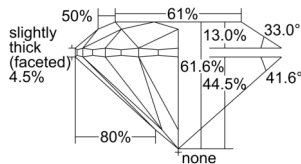

GIA®

FACSIMILE

GIA REPORT 2507141688

Verify this report at GIA.edu

GIA NATURAL DIAMOND DOSSIER®

August 08, 2024
GIA Report Number 2507141688
Shape and Cutting Style ..... Round Brilliant
Measurements ..... 4.28 - 4.31 x 2.65 mm

GRADING RESULTS

Carat Weight ..... 0.30 carat
Color Grade ..... G
Clarity Grade VS1
Cut Grade ..... Excellent

ADDITIONAL GRADING INFORMATION

Polish ..... Excellent
Symmetry ..... Excellent
Fluorescence ..... Medium Blue
Clarity Characteristics..... Crystal, Cloud, Pinpoint
Inscription(s): GIA 2507141688

PROPORTIONS

Profile to actual proportions

GRADING SCALES

GIA COLOR SCALE	GIA CLARITY SCALE	GIA CUT SCALE	
D	FLAWLESS	EXCELLENT	
E	INTERNALLY FLAWLESS		
F		VVS₁	VERY GOOD
G	VVS₂		
H	VS₁	GOOD	
I	VS₂		
J	SI₁	FAIR	
K	SI₂		
L	I₁	POOR	
M			
N			
O	I₂		
P			
Q	I₃		
R			
S			
T			
U			
V			
W			
X			
Y			
Z