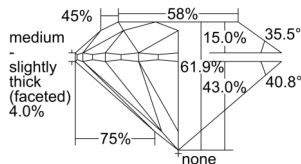

GIA®

FACSIMILE

GIA REPORT 2507154936

Verify this report at GIA.edu

GIA NATURAL DIAMOND DOSSIER®

August 08, 2024
GIA Report Number 2507154936
Shape and Cutting Style ..... Round Brilliant
Measurements ..... 4.09 - 4.12 x 2.54 mm

GRADING RESULTS

Carat Weight ..... 0.26 carat
Color Grade ..... G
Clarity Grade VS2
Cut Grade ..... Excellent

ADDITIONAL GRADING INFORMATION

Polish ..... Excellent
Symmetry ..... Excellent
Fluorescence ..... None
Clarity Characteristics ..... Cloud, Crystal
Inscription(s): GIA 2507154936

PROPORTIONS

Profile to actual proportions

GRADING SCALES

GIA COLOR SCALE	GIA CLARITY SCALE	GIA CUT SCALE	
D	FLAWLESS	EXCELLENT	
E	INTERNALLY FLAWLESS		
F		VVS₁	VERY GOOD
G	VVS₂		
H	VS₁	GOOD	
I	VS₂		
J	SI₁	FAIR	
K	SI₂		
L	I₁	POOR	
M			
N			
O	I₂		
P			
Q			
R	I₃		
S			
T			
U			
V			
W			
X			
Y			
Z