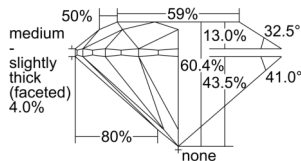

GIA®

FACSIMILE

GIA REPORT 2507155614

Verify this report at GIA.edu

GIA NATURAL DIAMOND DOSSIER®

August 12, 2024
GIA Report Number 2507155614
Shape and Cutting Style ..... Round Brilliant
Measurements ..... 4.44 - 4.47 x 2.69 mm

GRADING RESULTS

Carat Weight ..... 0.32 carat
Color Grade ..... F
Clarity Grade VS1
Cut Grade ..... Excellent

ADDITIONAL GRADING INFORMATION

Polish ..... Excellent
Symmetry ..... Excellent
Fluorescence ..... None
Clarity Characteristics ..... Cloud, Needle
Inscription(s): GIA 2507155614

PROPORTIONS

Profile to actual proportions

GRADING SCALES

GIA COLOR SCALE	GIA CLARITY SCALE	GIA CUT SCALE	
D	FLAWLESS	EXCELLENT	
E	INTERNALLY FLAWLESS		
F		VVS₁	VERY GOOD
G	VVS₂		
H	VS₁	GOOD	
I	VS₂		
J	SI₁	FAIR	
K	SI₂		
L	I₁	POOR	
M			
N			
O	I₂		
P			
Q			
R	I₃		
S			
T			
U			
V			
W			
X			
Y			
Z