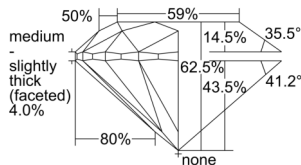

GIA®

FACSIMILE

GIA REPORT 2507156834

Verify this report at GIA.edu

GIA NATURAL DIAMOND DOSSIER®

August 09, 2024
GIA Report Number 2507156834
Shape and Cutting Style ..... Round Brilliant
Measurements ..... 5.09 - 5.13 x 3.19 mm

GRADING RESULTS

Carat Weight ..... 0.52 carat
Color Grade ..... F
Clarity Grade VS2
Cut Grade ..... Excellent

ADDITIONAL GRADING INFORMATION

Polish ..... Excellent
Symmetry ..... Excellent
Fluorescence ..... None
Clarity Characteristics ..... Cloud, Crystal, Feather
Inspection(s): GIA 2507156834

PROPORTIONS

Profile to actual proportions

GRADING SCALES

GIA COLOR SCALE	GIA CLARITY SCALE	GIA CUT SCALE	
D	FLAWLESS	EXCELLENT	
E	INTERNALLY FLAWLESS		
F		VVS₁	VERY GOOD
G	VVS₂		
H	VS₁	GOOD	
I	VS₂		
J	SI₁	FAIR	
K	SI₂		
L	I₁	POOR	
M	I₂		
N	I₃		
O			
P			
Q			
R			
S			
T			
U			
V			
W			
X			
Y			
Z