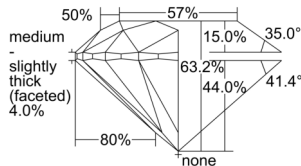

GIA®

FACSIMILE

GIA NATURAL DIAMOND DOSSIER®

August 12, 2024
GIA Report Number 2507159482
Shape and Cutting Style ..... Round Brilliant
Measurements ..... 6.11 - 6.15 x 3.87 mm

GRADING RESULTS

Carat Weight ..... 0.90 carat
Color Grade ..... H
Clarity Grade S11
Cut Grade ..... Excellent

ADDITIONAL GRADING INFORMATION

Polish ..... Excellent
Symmetry ..... Excellent
Fluorescence ..... Medium Blue
Clarity Characteristics ..... Crystal
Inscription(s): GIA 2507159482

GIA REPORT 2507159482

Verify this report at GIA.edu

PROPORTIONS

Profile to actual proportions

GRADING SCALES

GIA COLOR SCALE

COLORESS	D
	E
	F
	G
	H
	I
	J
NEAR COLORESS	K
	L
FANIT	M
	N
	O
	P
VERY LIGHT	Q
	R
	S
	T
	U
	V
	W
LIGHT	X
	Y
	Z

GIA CLARITY SCALE

VERY VERY SLIGHTLY INCLUDED	FLAWLESS
	INTERNALLY FLAWLESS
VERY SLIGHTLY INCLUDED	VVS₁
	VVS₂
SLIGHTLY INCLUDED	VS₁
	VS₂
INCLUDED	I₁
	I₂
	I₃

GIA CUT SCALE

EXCELLENT
VERY GOOD
GOOD
FAIR
POOR