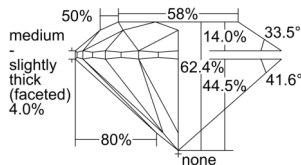

GIA®

FACSIMILE

GIA REPORT 2507159488

Verify this report at GIA.edu

GIA NATURAL DIAMOND DOSSIER®

August 09, 2024
GIA Report Number 2507159488
Shape and Cutting Style ..... Round Brilliant
Measurements ..... 5.67 - 5.70 x 3.55 mm

GRADING RESULTS

Carat Weight ..... 0.70 carat
Color Grade ..... E
Clarity Grade S11
Cut Grade ..... Excellent

ADDITIONAL GRADING INFORMATION

Polish ..... Excellent
Symmetry ..... Excellent
Fluorescence ..... Medium Blue
Clarity Characteristics ..... Crystal, Cloud, Knot
Inspection(s): GIA 2507159488

PROPORTIONS

Profile to actual proportions

GRADING SCALES

GIA COLOR SCALE	GIA CLARITY SCALE	GIA CUT SCALE	
D	FLAWLESS	EXCELLENT	
E	INTERNALLY FLAWLESS		
F		VVS₁	VERY GOOD
G	VVS₂		
H	VS₁	GOOD	
I	VS₂		
J	S1₁	FAIR	
K	S1₂		
L	I₁	POOR	
M	I₂		
N	I₃		
O			
P			
Q			
R			
S			
T			
U			
V			
W			
X			
Y			
Z