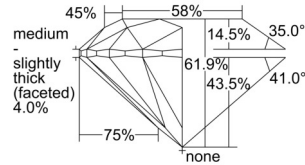

GIA®

FACSIMILE

GIA REPORT 2507159846

Verify this report at GIA.edu

GIA NATURAL DIAMOND DOSSIER®

August 09, 2024
GIA Report Number 2507159846
Shape and Cutting Style ..... Round Brilliant
Measurements ..... 4.30 - 4.33 x 2.67 mm

GRADING RESULTS

Carat Weight ..... 0.31 carat
Color Grade ..... D
Clarity Grade VS2
Cut Grade ..... Excellent

ADDITIONAL GRADING INFORMATION

Polish ..... Excellent
Symmetry ..... Excellent
Fluorescence ..... Faint
Clarity Characteristics ..... Crystal
Inscription(s): GIA 2507159846

PROPORTIONS

Profile to actual proportions

GRADING SCALES

GIA COLOR SCALE	GIA CLARITY SCALE	GIA CUT SCALE	
D	FLAWLESS	EXCELLENT	
E	INTERNALLY FLAWLESS		
F		VVS₁	VERY GOOD
G	VVS₂		
H	VS₁	GOOD	
I	VS₂		
J	SI₁	FAIR	
K	SI₂		
L	I₁	POOR	
M	I₂		
N	I₃		
O			
P			
Q			
R			
S			
T			
U			
V			
W			
X			
Y			
Z