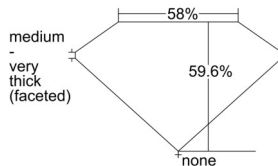

GIA®

FACSIMILE

GIA REPORT 2507163604

Verify this report at GIA.edu

GIA NATURAL DIAMOND DOSSIER®

August 12, 2024
GIA Report Number 2507163604
Shape and Cutting Style ..... Heart Brilliant
Measurements ..... 5.57 x 6.36 x 3.79 mm

GRADING RESULTS

Carat Weight ..... 0.76 carat
Color Grade ..... F
Clarity Grade VVS1

ADDITIONAL GRADING INFORMATION

Polish ..... Excellent
Symmetry ..... Excellent
Fluorescence ..... None
Clarity Characteristics ..... Pinpoint
Inscription(s): GIA 2507163604

PROPORTIONS

Profile not to actual proportions

GRADING SCALES

GIA COLOR SCALE		GIA CLARITY SCALE			
COLORLESS	D	VERY VERY SLIGHTLY INCLUDED	FLAWLESS		
	E		INTERNALLY FLAWLESS		
	F	VERY SLIGHTLY INCLUDED	VVS₁		
	G		VVS₂		
	H		VS₁		
	NEAR COLORLESS	I	SLIGHTLY INCLUDED	VS₂	
		J		SI₁	
		FAINT	K	INCLUDED	SI₂
			L		I₁
			M		I₂
VERT LIGHT	N	LIGHT	I₃		
	O				
	P				
	Q				
	R