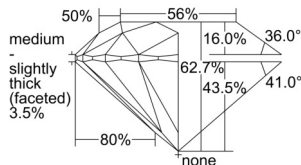

GIA®

FACSIMILE

GIA REPORT 2507172026

Verify this report at GIA.edu

GIA NATURAL DIAMOND DOSSIER®

August 12, 2024
GIA Report Number 2507172026
Shape and Cutting Style ..... Round Brilliant
Measurements ..... 5.70 - 5.72 x 3.58 mm

GRADING RESULTS

Carat Weight ..... 0.72 carat
Color Grade ..... G
Clarity Grade VS1
Cut Grade ..... Excellent

ADDITIONAL GRADING INFORMATION

Polish ..... Excellent
Symmetry ..... Excellent
Fluorescence ..... None
Clarity Characteristics..... Crystal, Pinpoint, Indented Natural
Inscription(s): GIA 2507172026

PROPORTIONS

Profile to actual proportions

GRADING SCALES

GIA COLOR SCALE	GIA CLARITY SCALE	GIA CUT SCALE	
D	FLAWLESS	EXCELLENT	
E	INTERNALLY FLAWLESS		
F		VVS₁	VERY GOOD
G	VVS₂		
H	VS₁	GOOD	
I	VS₂		
J	SI₁	FAIR	
K	SI₂		
L	I₁	POOR	
M			
N			
O	I₂		
P			
Q			
R	I₃		
S			
T			
U			
V			
W			
X			
Y			
Z